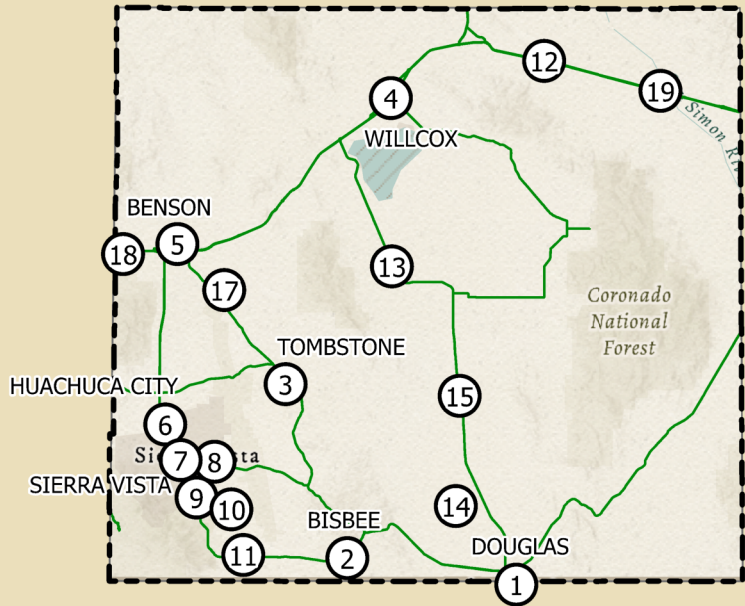

Cochise County Elections - 2024

18 VOTE CENTER LOCATIONS COUNTYWIDE

Voters may vote at any of the vote centers

Elections Department:
520-432-8970
cochise.az.gov/elections

All locations open from 6:00am to 7:00pm on Election Day

#	Name	Location	Address
1	DOUGLAS	COCHISE COUNTY DOUGLAS SERVICE CENTER	1012 NORTH G AVE, DOUGLAS
2	BISBEE	COCHISE COUNTY (BOS) ROOM	1415 MELODY LN, BLDG G, BISBEE
3	TOMBSTONE	AMERICAN LEGION HALL	225 E ALLEN ST, TOMBSTONE
4	WILLCOX	WILLCOX COMMUNITY CENTER	312 W STEWART ST, WILLCOX
5	BENSON	BENSON SCHOOL DIST BOARD ROOM	360 S PATAGONIA ST, BENSON
6	HUACHUCA CITY & WHETSTONE	HUACHUCA CITY COMMUNITY CENTER	201 E YUMA ST, HUACHUCA CITY
7	SIERRA VISTA WEST	ST. ANDREW CATHOLIC CHURCH - KINO HALL	800 TAYLOR DR NW, SIERRA VISTA
8	SIERRA VISTA EAST (MEGA VC)	SHILOH CHRISTIAN MINISTRIES	1519 AVENIDA DEL SOL, SIERRA VISTA
9	SIERRA VISTA CENTRAL (MEGA VC)	SIERRA VISTA UNITED METHODIST CHURCH	3225 SAINT ANDREWS DR, SIERRA VISTA
10	SIERRA VISTA SOUTHEAST	MOUNTAIN VISTA BAPTIST CHURCH	5499 S MOSON RD, SIERRA VISTA
11	PALOMINAS	PALOMINAS FIRE DISTRICT TRAINING CENTER	9222 S KINGS RANCH RD, HEREFORD
12	BOWIE & SAN SIMON	BOWIE UNIFIED SCHOOL DISTRICT OFFICE	315 W 5TH ST, BOWIE
13	COCHISE STRONGHOLD & SUNIZONA	SUNSIDES COMMUNITY CENTER	1216 E TREASURE RD, PEARCE
14	MCNEAL	VALLEY BIBLE CHURCH	4188 W DOUBLE ADOBE RD, MCNEAL
15	WEBB	ELFRIDA ELEMENTARY SCHOOL DIST, CAFETERIA	4070 W JEFFERSON RD, ELFRIDA
16	Site currently not in use		
17	ST DAVID	ST DAVID HIGH SCHOOL, MULTIPURPOSE ROOM	70 E PATTON ST, ST DAVID
18	MESCAL & J-SIX	PEACE IN THE VALLEY LUTHERAN CHURCH	551 S J-SIX RANCH RD, BENSON
19	SAN SIMON & SURROUNDING AREAS	FIRST BAPTIST CHURCH OF SAN SIMON, FELLOWSHIP HALL	2907 N COCHISE AVE, SAN SIMON