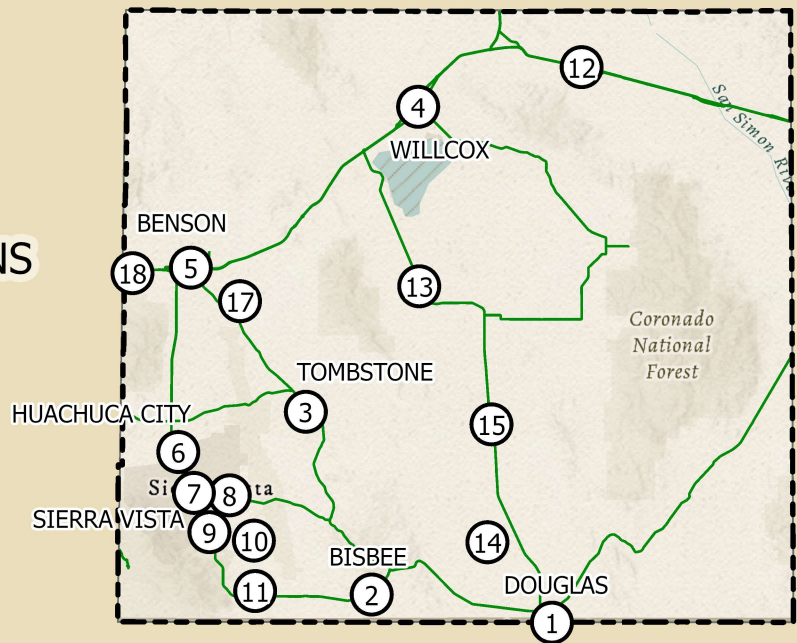

Cochise County Elections - 2022

17 VOTE CENTER LOCATIONS
COUNTYWIDE

Vote at any location most
convenient for YOU!

Elections Department:
520-432-8970
cochise.az.gov/elections

All locations open from 6:00am to 7:00pm on Election Day

#	Name	Location	Address
1	DOUGLAS	COCHISE COUNTY DOUGLAS SERVICE CENTER	1012 NORTH G AVE, DOUGLAS
2	BISBEE	COCHISE COUNTY (BOS) ROOM	1415 MELODY LN, BLDG G, BISBEE
3	TOMBSTONE	AMERICAN LEGION HALL	225 E ALLEN ST, TOMBSTONE
4	WILLCOX	WILLCOX COMMUNITY CENTER	312 W STEWART ST, WILLCOX
5	BENSON	BENSON SCHOOL DIST BOARD ROOM	360 S PATAGONIA ST, BENSON
6	HUACHUCA CITY & WHETSTONE	HUACHUCA CITY COMMUNITY CENTER	201 E YUMA ST, HUACHUCA CITY
7	SIERRA VISTA WEST	ST. ANDREW CATHOLIC CHURCH - KINO HALL	800 TAYLOR DR NW, SIERRA VISTA
8	SIERRA VISTA EAST (MEGA VC)	SHILOH CHRISTIAN MINISTRIES	1519 AVENIDA DEL SOL, SIERRA VISTA
9	SIERRA VISTA CENTRAL (MEGA VC)	SIERRA VISTA UNITED METHODIST CHURCH	3225 SAINT ANDREWS DR, SIERRA VISTA
10	SIERRA VISTA SOUTHEAST	MOUNTAIN VISTA BAPTIST CHURCH	5499 S MOSON RD, SIERRA VISTA
11	PALOMINAS	PALOMINAS FIRE DISTRICT TRAINING CENTER	9222 S KINGS RANCH RD, HEREFORD
12	BOWIE & SAN SIMON	BOWIE UNIFIED SCHOOL DISTRICT OFFICE	315 W 5TH ST, BOWIE
13	COCHISE STRONGHOLD & SUNIZONA	SUNSIDES COMMUNITY CENTER	1216 E TREASURE RD, PEARCE
14	MCNEAL	VALLEY BIBLE CHURCH	4188 W DOUBLE ADOBE RD, MCNEAL
15	WEBB	ELFRIDA ELEMENTARY SCHOOL DIST (CAFETERIA)	4070 W JEFFERSON RD, ELFRIDA
17	ST DAVID	ST DAVID HIGH SCHOOL, MULTIPURPOSE ROOM	70 E PATTON ST, ST DAVID
18	MESCAL & J-SIX	PEACE IN THE VALLEY LUTHERAN CHURCH	551 S J-SIX RANCH RD, BENSON